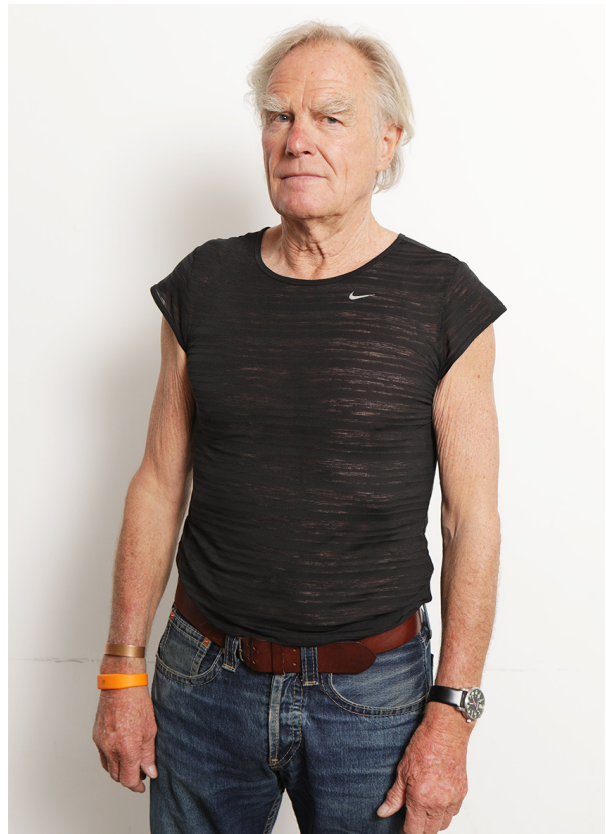

# SCOUT

MODEL ● AGENCY

## REINHARD L. SILVER

HEIGHT 183 cm BUST/WAIST 100/85 cm EYES blue HAIR blonde SHOES 42 LOCATION Zürich CH