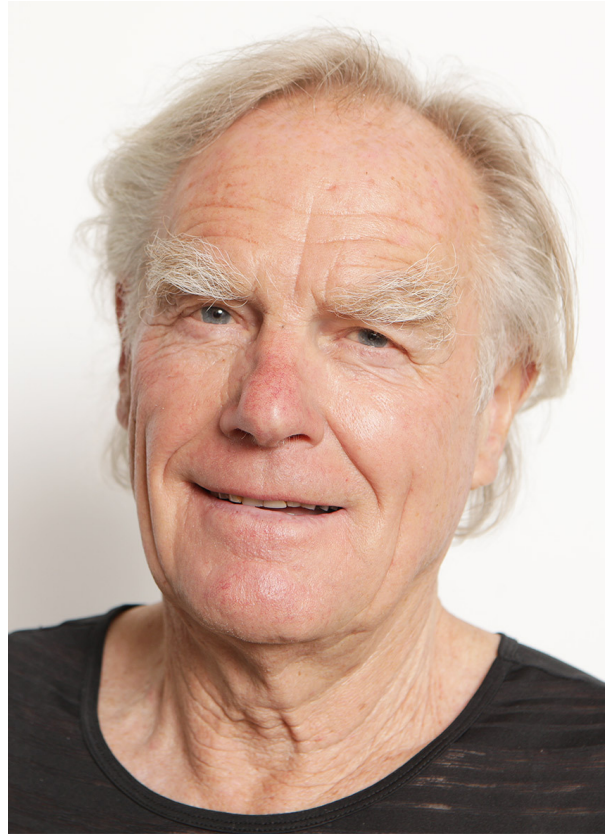

# SCOUT

MODEL ● AGENCY

## REINHARD L. SILVER

HEIGHT 183 cm BUST/WAIST 100/85 cm EYES blue HAIR blonde SHOES 42 LOCATION Zürich CH