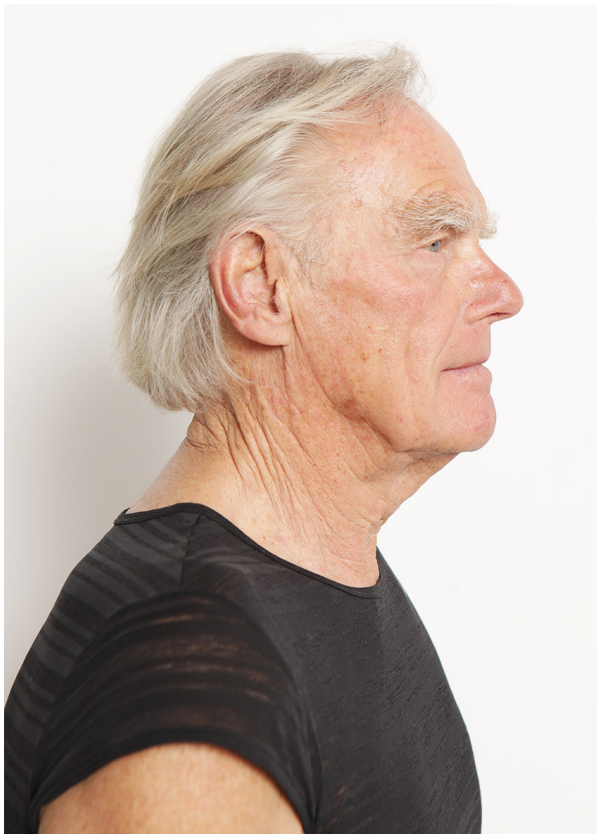

# SCOUT

MODEL ● AGENCY

## REINHARD L. SILVER

HEIGHT 183 cm BUST/WAIST 100/85 cm EYES blue HAIR blonde SHOES 42 LOCATION Zürich CH