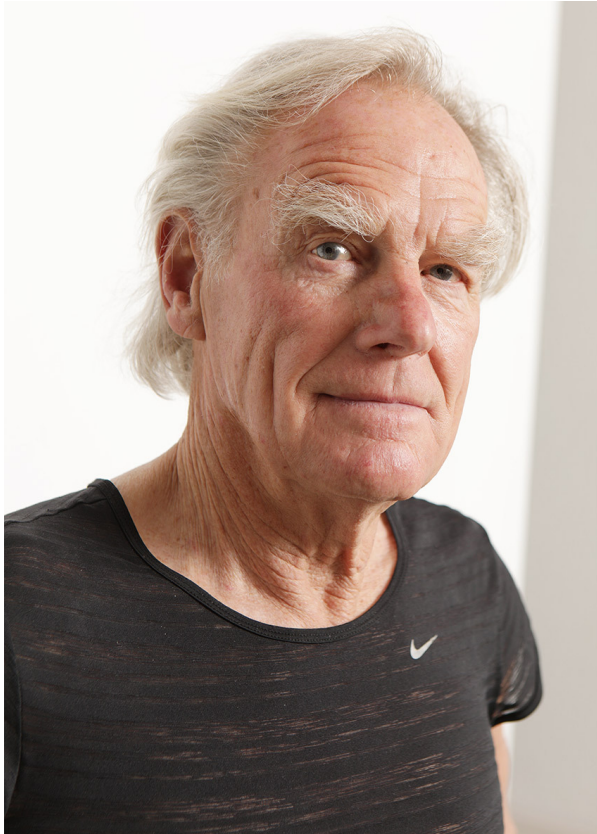

# SCOUT

MODEL ● AGENCY

## REINHARD L. SILVER

HEIGHT 183 cm BUST/WAIST 100/85 cm EYES blue HAIR blonde SHOES 42 LOCATION Zürich CH