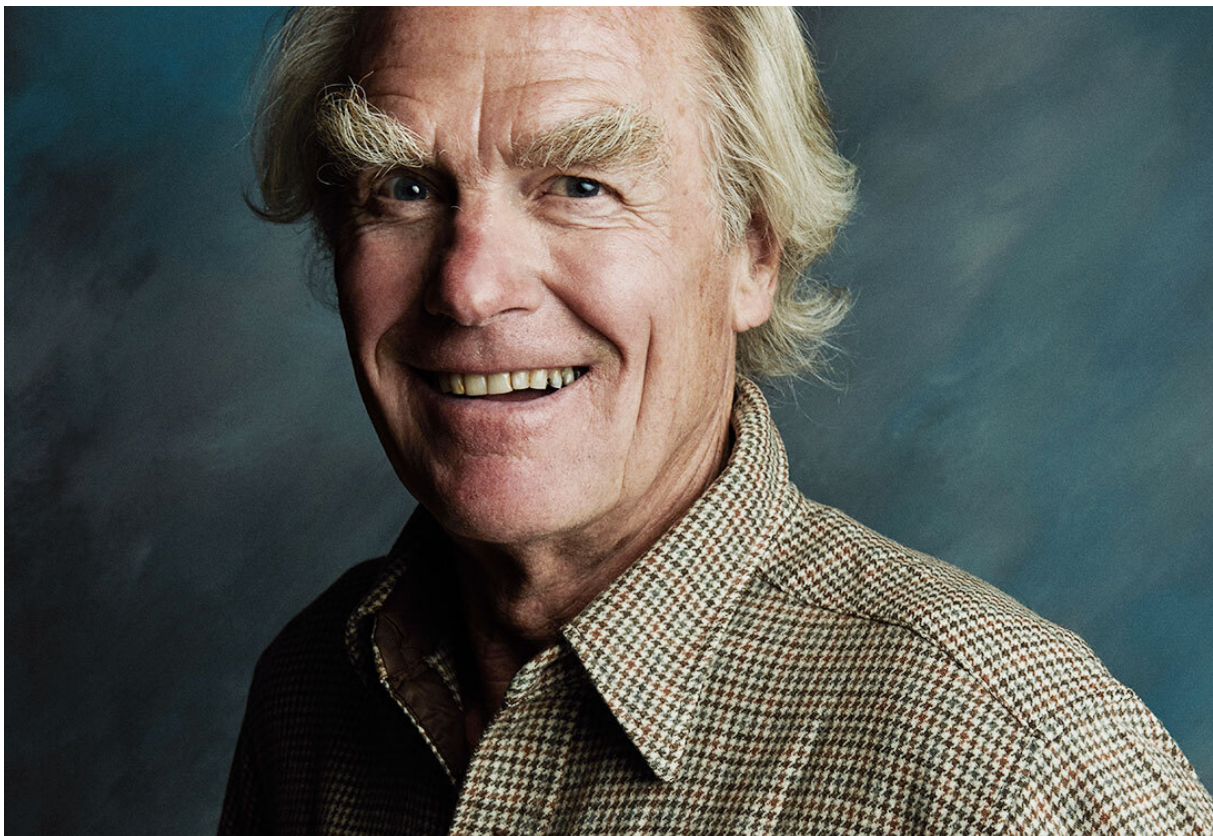

SCOUT

MODEL ● AGENCY

REINHARD L. SILVER

HEIGHT 183 cm BUST/WAIST 100/85 cm EYES blue HAIR blonde SHOES 42 LOCATION Zürich CH