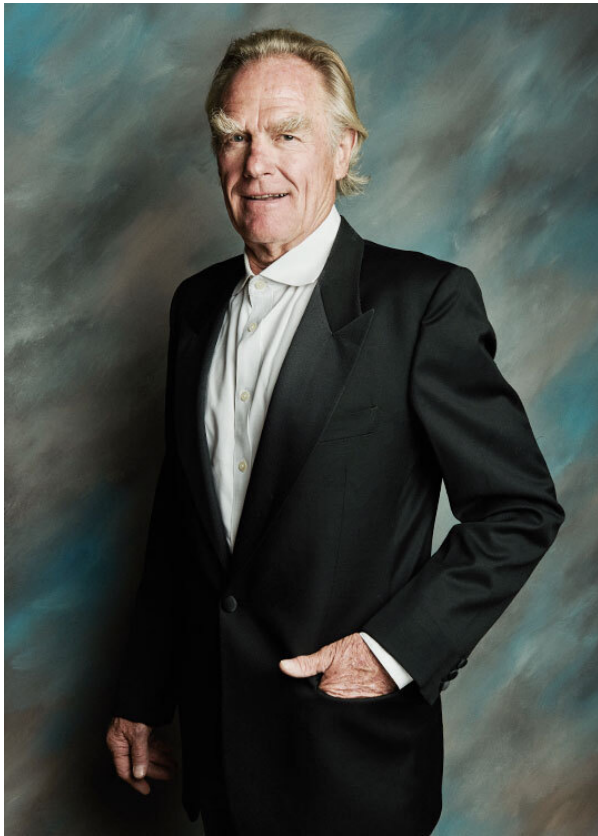

SCOUT

MODEL ● AGENCY

REINHARD L. SILVER

HEIGHT 183 cm BUST/WAIST 100/85 cm EYES blue HAIR blonde SHOES 42 LOCATION Zürich CH