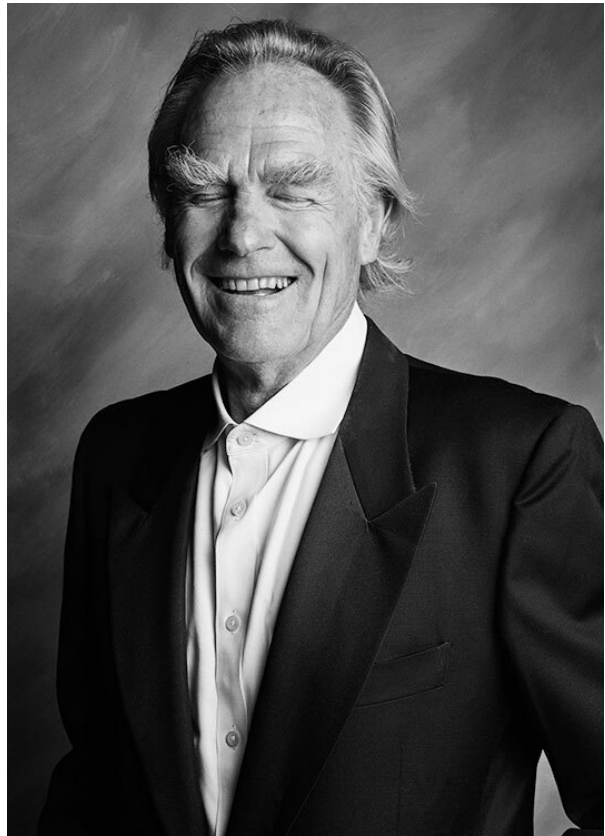

SCOUT

MODEL ● AGENCY

REINHARD L. SILVER

HEIGHT 183 cm BUST/WAIST 100/85 cm EYES blue HAIR blonde SHOES 42 LOCATION Zürich CH