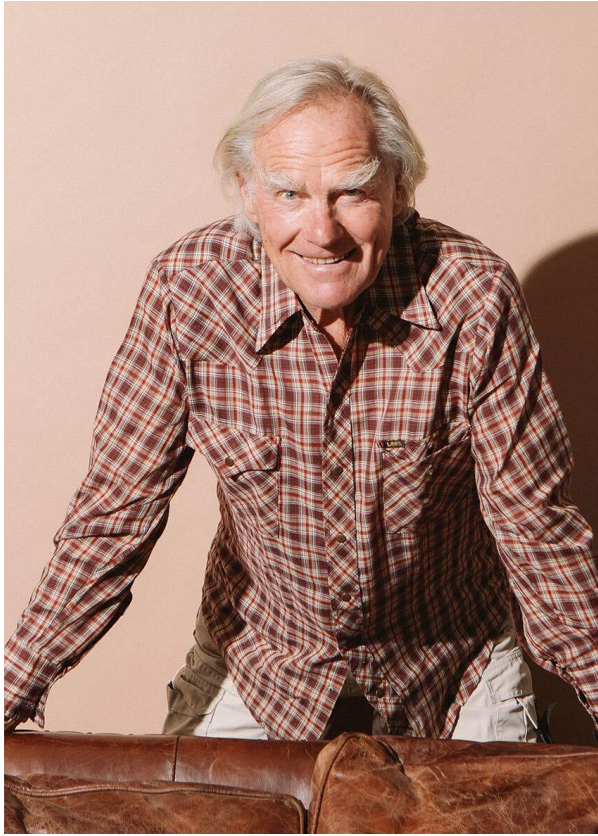

## REINHARD L. SILVER

HEIGHT 183 cm BUST/WAIST 100/85 cm EYES blue HAIR blonde SHOES 42 LOCATION Zürich CH