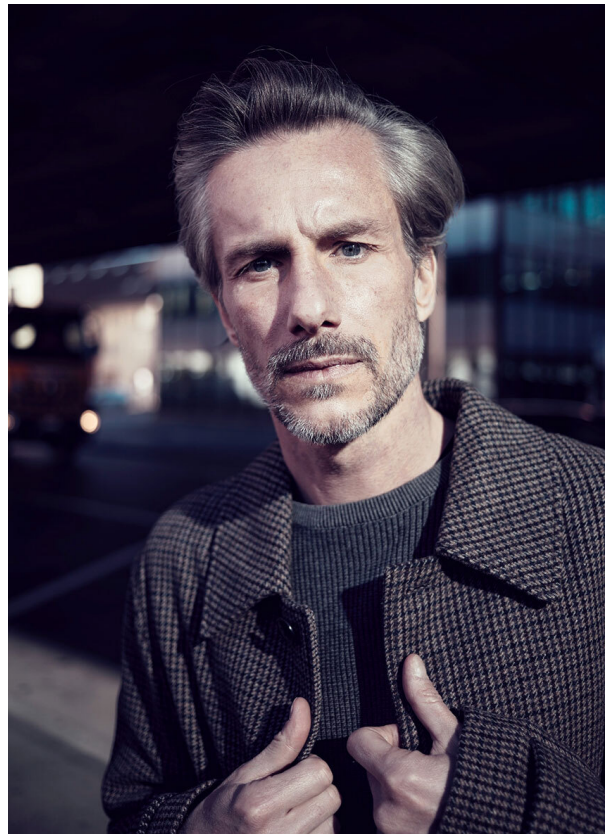

# SCOUT

MODEL • AGENCY

**RICHARD B.** 40 PLUS

HEIGHT 186 cm BUST/WAIST/HIPS 97/81/101 cm EYES blue HAIR brown SHOES 43 LOCATION Zürich CH