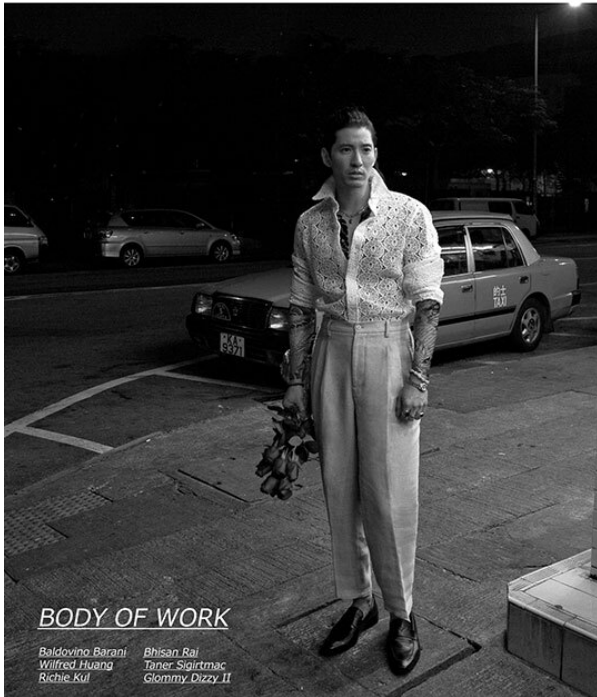

SCOUT

MODEL • AGENCY

RICHIE K. 40 PLUS

HEIGHT 180 cm BUST/WAIST/HIPS 97/76/91 cm EYES brown HAIR black SHOES 43 LOCATION Hongkong CHN

FACTORY FACTORY