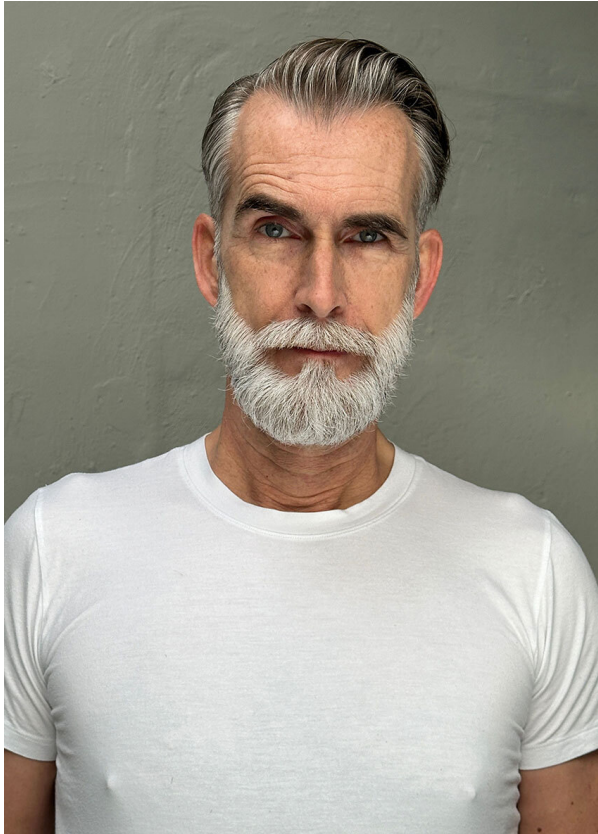

# SCOUT

MODEL • AGENCY

**RIENUS K.** SILVER

HEIGHT 183 cm BUST/WAIST/HIPS 99/82/92 cm EYES blue HAIR salt & pepper SHOES 43 LOCATION Amsterdam NL

## RIENUS K. SILVER

HEIGHT 183 cm BUST/WAIST/HIPS 99/82/92 cm EYES blue HAIR salt & pepper SHOES 43 LOCATION Amsterdam NL