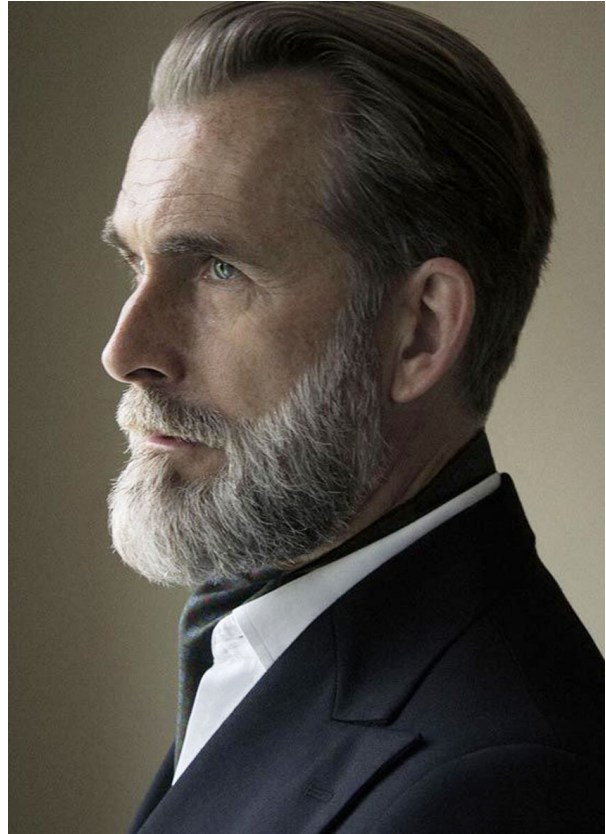

SCOUT

MODEL • AGENCY

RIENUS K. SILVER

HEIGHT 183 cm BUST/WAIST/HIPS 99/82/92 cm EYES blue HAIR salt & pepper SHOES 43 LOCATION Amsterdam NL

SCOUT

MODEL ● AGENCY

RIENUS K. SILVER

HEIGHT 183 cm BUST/WAIST/HIPS 99/82/92 cm EYES blue HAIR salt & pepper SHOES 43 LOCATION Amsterdam NL

SCOUT

MODEL • AGENCY

RIENUS K. SILVER

HEIGHT 183 cm BUST/WAIST/HIPS 99/82/92 cm EYES blue HAIR salt & pepper SHOES 43 LOCATION Amsterdam NL

SCOUT

MODEL • AGENCY

RIENUS K. SILVER

HEIGHT 183 cm BUST/WAIST/HIPS 99/82/92 cm EYES blue HAIR salt & pepper SHOES 43 LOCATION Amsterdam NL

SCOUT

RIENUS K. SILVER

MODEL ● AGENCY

HEIGHT 183 cm BUST/WAIST/HIPS 99/82/92 cm EYES blue HAIR salt & pepper SHOES 43 LOCATION Amsterdam NL

SCOUT

MODEL ● AGENCY

RIENUS K. SILVER

HEIGHT 183 cm BUST/WAIST/HIPS 99/82/92 cm EYES blue HAIR salt & pepper SHOES 43 LOCATION Amsterdam NL

SCOUT

MODEL • AGENCY

RIENUS K. SILVER

HEIGHT 183 cm BUST/WAIST/HIPS 99/82/92 cm EYES blue HAIR salt & pepper SHOES 43 LOCATION Amsterdam NL