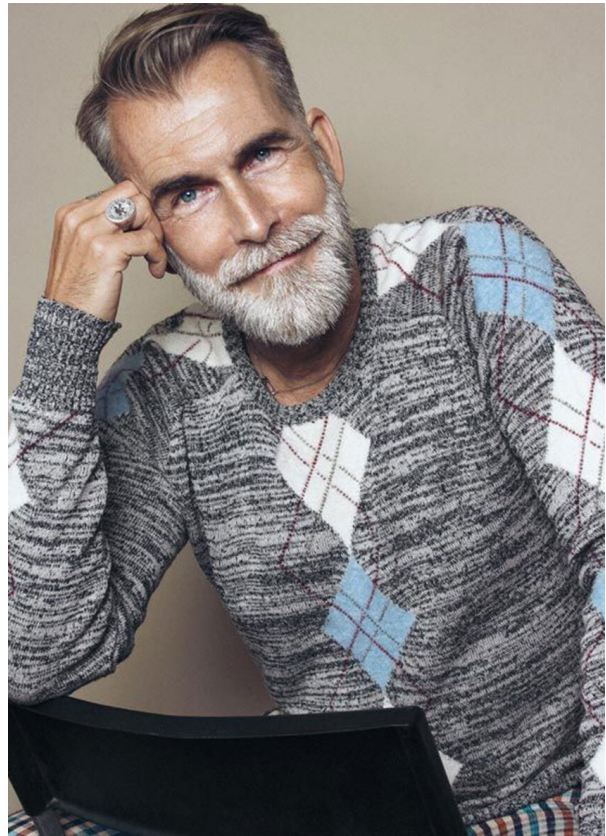

SCOUT

MODEL • AGENCY

RIENUS K. SILVER

HEIGHT 183 cm BUST/WAIST/HIPS 99/82/92 cm EYES blue HAIR salt & pepper SHOES 43 LOCATION Amsterdam NL

SCOUT

MODEL ● AGENCY

RIENUS K. SILVER

HEIGHT 183 cm BUST/WAIST/HIPS 99/82/92 cm EYES blue HAIR salt & pepper SHOES 43 LOCATION Amsterdam NL

SCOUT

MODEL • AGENCY

RIENUS K. SILVER

HEIGHT 183 cm BUST/WAIST/HIPS 99/82/92 cm EYES blue HAIR salt & pepper SHOES 43 LOCATION Amsterdam NL

SCOUT

MODEL • AGENCY

RIENUS K. SILVER

HEIGHT 183 cm BUST/WAIST/HIPS 99/82/92 cm EYES blue HAIR salt & pepper SHOES 43 LOCATION Amsterdam NL

SCOUT

RIENUS K. SILVER

MODEL ● AGENCY

HEIGHT 183 cm BUST/WAIST/HIPS 99/82/92 cm EYES blue HAIR salt & pepper SHOES 43 LOCATION Amsterdam NL

SCOUT

MODEL ● AGENCY

RIENUS K. SILVER

HEIGHT 183 cm BUST/WAIST/HIPS 99/82/92 cm EYES blue HAIR salt & pepper SHOES 43 LOCATION Amsterdam NL