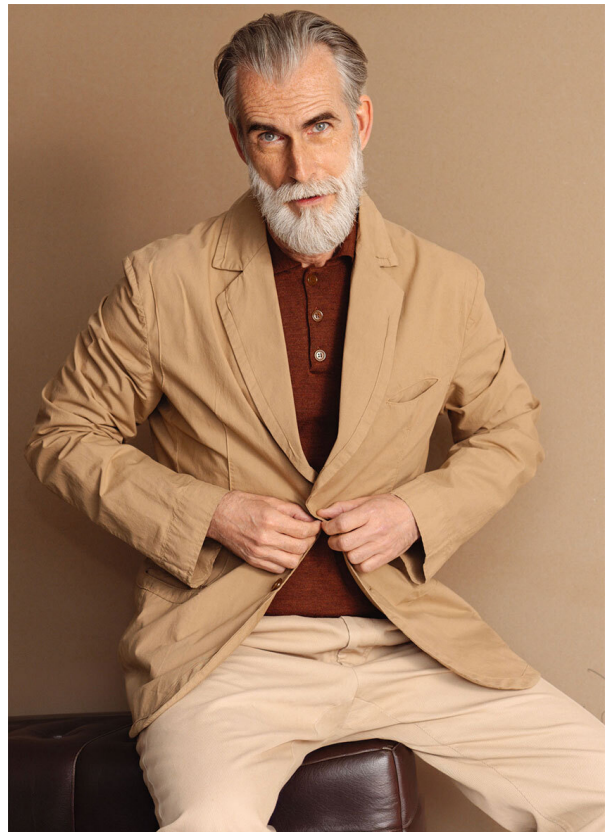

SCOUT

MODEL • AGENCY

RIENUS K. SILVER

HEIGHT 183 cm BUST/WAIST/HIPS 99/82/92 cm EYES blue HAIR salt & pepper SHOES 43 LOCATION Amsterdam NL

SCOUT

MODEL ● AGENCY

RIENUS K. SILVER

HEIGHT 183 cm BUST/WAIST/HIPS 99/82/92 cm EYES blue HAIR salt & pepper SHOES 43 LOCATION Amsterdam NL

SCOUT

MODEL • AGENCY

RIENUS K. SILVER

HEIGHT 183 cm BUST/WAIST/HIPS 99/82/92 cm EYES blue HAIR salt & pepper SHOES 43 LOCATION Amsterdam NL

SCOUT

MODEL • AGENCY

RIENUS K. SILVER

HEIGHT 183 cm BUST/WAIST/HIPS 99/82/92 cm EYES blue HAIR salt & pepper SHOES 43 LOCATION Amsterdam NL

SCOUT

MODEL • AGENCY

RIENUS K. SILVER

HEIGHT 183 cm BUST/WAIST/HIPS 99/82/92 cm EYES blue HAIR salt & pepper SHOES 43 LOCATION Amsterdam NL