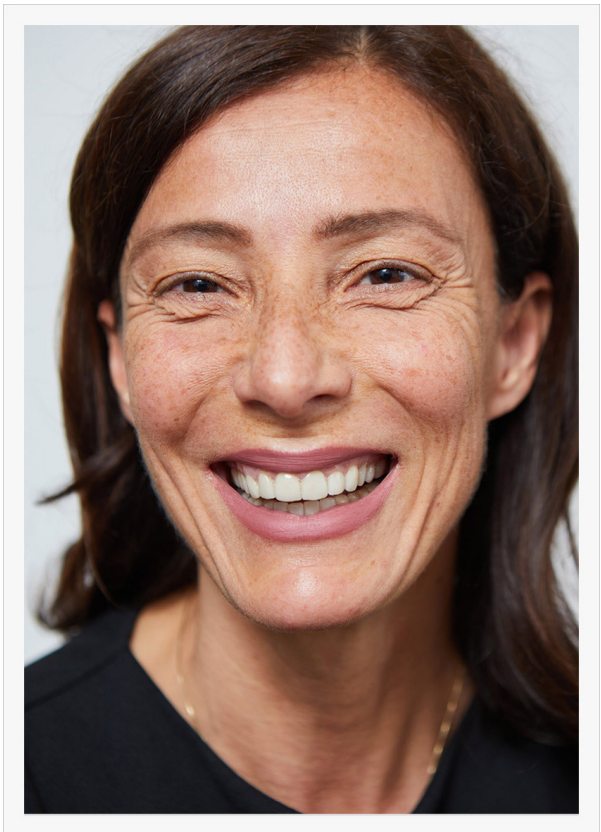

## RUTH V. 50 PLUS

HEIGHT 178 cm BUST/WAIST/HIPS 90/68/99 cm EYES brown HAIR brown SHOES 40/41 LOCATION Zürich CH

# SCOUT

MODEL ● AGENCY

**RUTH V.** 50 PLUS

HEIGHT 178 cm BUST/WAIST/HIPS 90/68/99 cm EYES brown HAIR brown SHOES 40/41 LOCATION Zürich CH