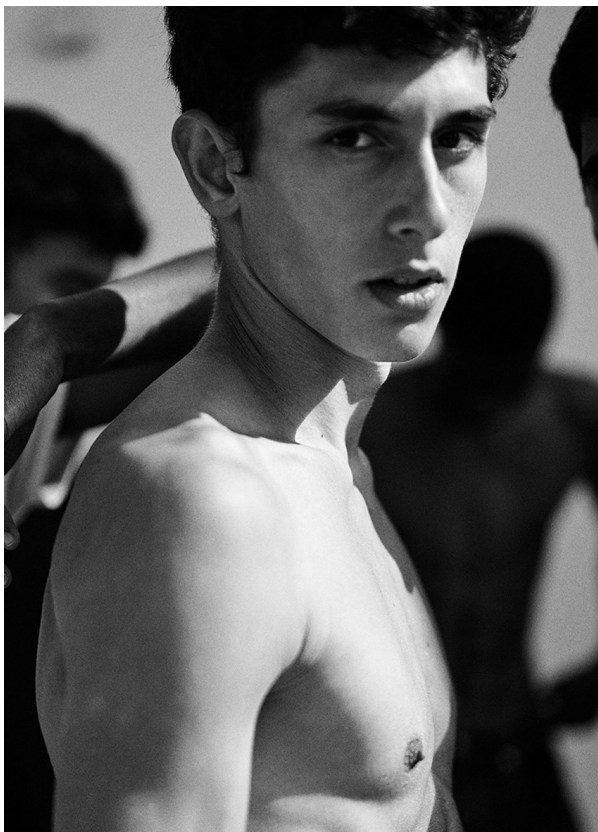

SCOUT

MODEL • AGENCY

SAMUEL B. MAIN

HEIGHT 187 cm BUST/WAIST/HIPS 95/74/93 cm SIZE 48 JEANS 31/32 EYES brown HAIR dark brown SHOES 44
LOCATION Albufeira PR