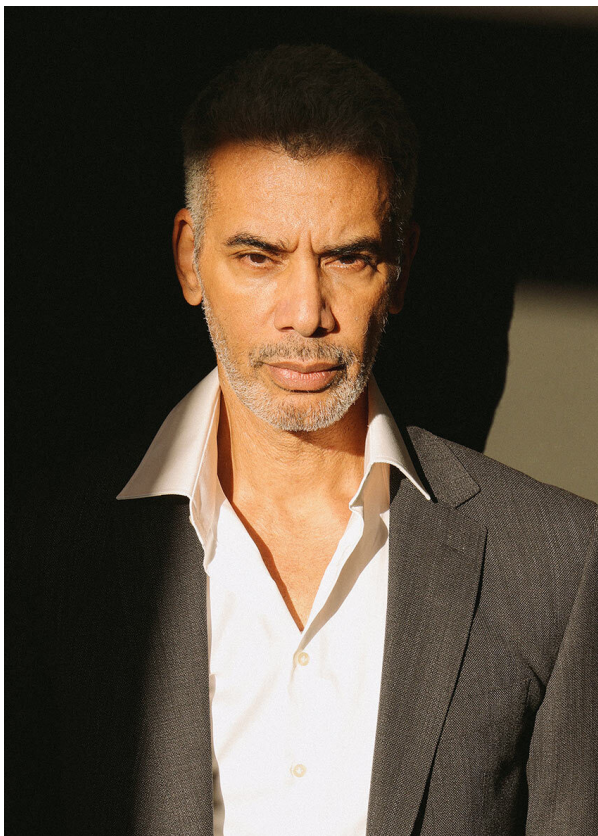

# SCOUT

MODEL ● AGENCY

**SAMUEL R.** SILVER

HEIGHT 186 cm BUST/WAIST/HIPS 108/99/110 cm EYES brown HAIR grey SHOES 46 LOCATION Zürich CH

## SAMUEL R. SILVER

HEIGHT 186 cm BUST/WAIST/HIPS 108/99/110 cm EYES brown HAIR grey SHOES 46 LOCATION Zürich CH