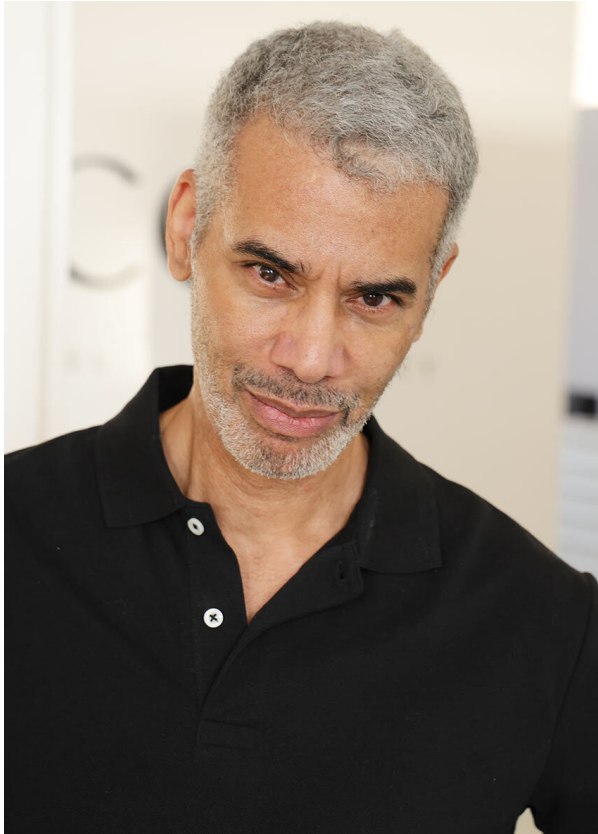

# SCOUT

MODEL ● AGENCY

**SAMUEL R.** SILVER

HEIGHT 186 cm BUST/WAIST/HIPS 108/99/110 cm EYES brown HAIR grey SHOES 46 LOCATION Zürich CH

# SCOUT

MODEL ● AGENCY

## SAMUEL R. SILVER

HEIGHT 186 cm BUST/WAIST/HIPS 108/99/110 cm EYES brown HAIR grey SHOES 46 LOCATION Zürich CH