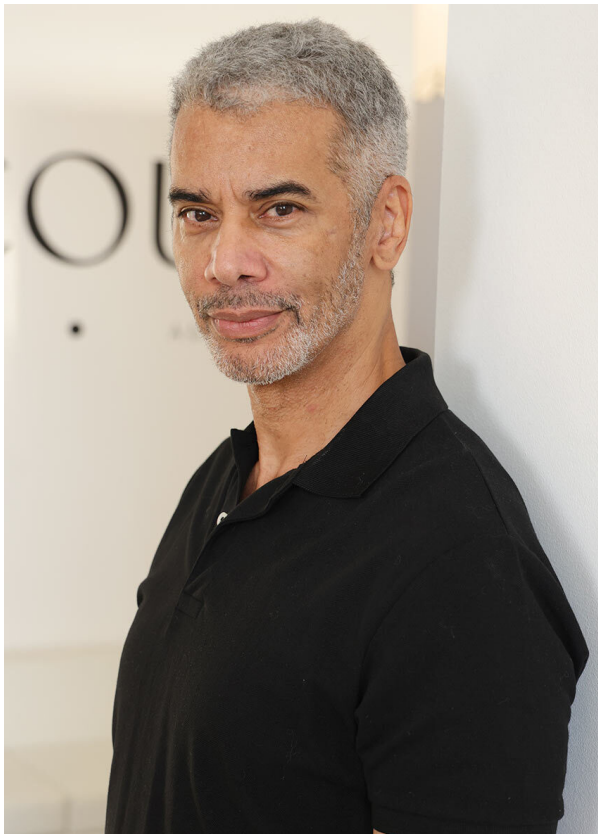

SCOUT

MODEL ● AGENCY

SAMUEL R. SILVER

HEIGHT 186 cm BUST/WAIST/HIPS 108/99/110 cm EYES brown HAIR grey SHOES 46 LOCATION Zürich CH

SCOUT

MODEL ● AGENCY

SAMUEL R. SILVER

HEIGHT 186 cm BUST/WAIST/HIPS 108/99/110 cm EYES brown HAIR grey SHOES 46 LOCATION Zürich CH

SCOUT

MODEL ● AGENCY

SAMUEL R. SILVER

HEIGHT 186 cm BUST/WAIST/HIPS 108/99/110 cm EYES brown HAIR grey SHOES 46 LOCATION Zürich CH