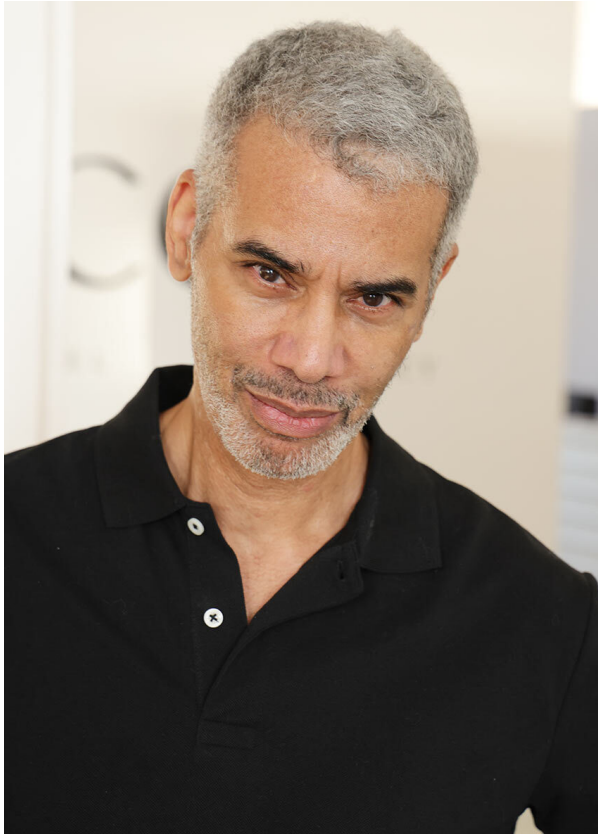

SCOUT

MODEL ● AGENCY

SAMUEL R. SILVER

HEIGHT 186 cm BUST/WAIST/HIPS 108/99/110 cm EYES brown HAIR grey SHOES 46 LOCATION Zürich CH

SCOUT

MODEL ● AGENCY

SAMUEL R. SILVER

HEIGHT 186 cm BUST/WAIST/HIPS 108/99/110 cm EYES brown HAIR grey SHOES 46 LOCATION Zürich CH

SCOUT

MODEL ● AGENCY

SAMUEL R. SILVER

HEIGHT 186 cm BUST/WAIST/HIPS 108/99/110 cm EYES brown HAIR grey SHOES 46 LOCATION Zürich CH