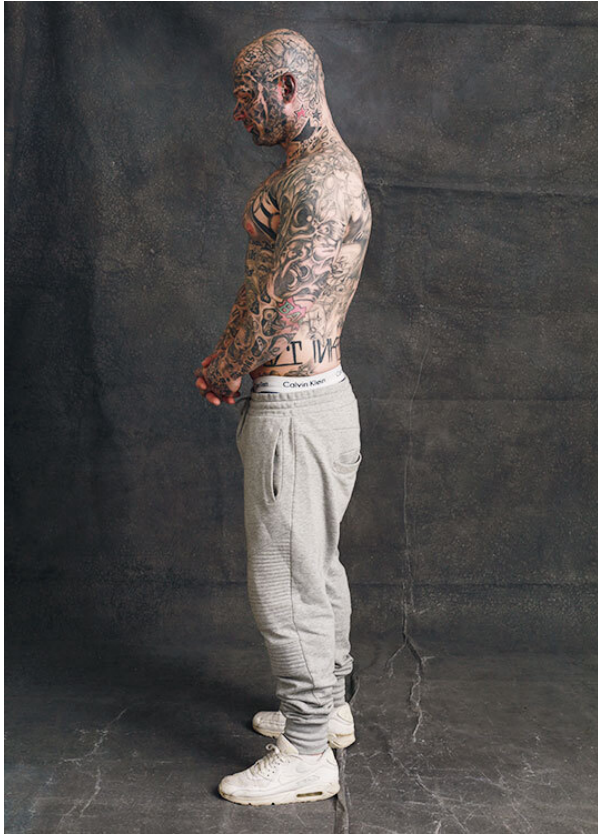

SCOUT

MODEL ● AGENCY

SEBASTIAN K. 30 PLUS

HEIGHT 183 cm BUST/WAIST/HIPS 114/91/107 cm EYES blue SHOES 43 LOCATION Neubrandenburg DE

SCOUT

MODEL ● AGENCY

SEBASTIAN K. 30 PLUS

HEIGHT 183 cm BUST/WAIST/HIPS 114/91/107 cm EYES blue SHOES 43 LOCATION Neubrandenburg DE