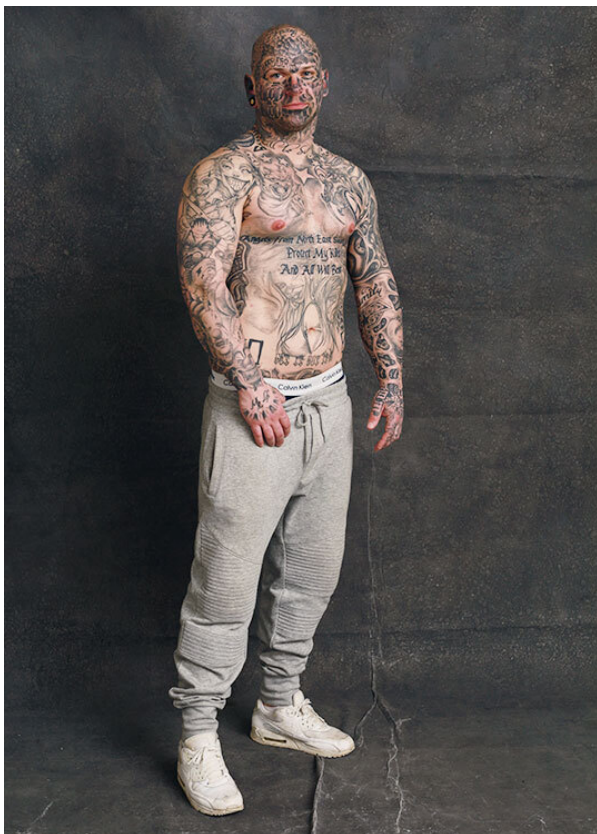

SCOUT

MODEL ● AGENCY

SEBASTIAN K. 30 PLUS

HEIGHT 183 cm BUST/WAIST/HIPS 114/91/107 cm EYES blue SHOES 43 LOCATION Neubrandenburg DE

SCOUT

MODEL ● AGENCY

SEBASTIAN K. 30 PLUS

HEIGHT 183 cm BUST/WAIST/HIPS 114/91/107 cm EYES blue SHOES 43 LOCATION Neubrandenburg DE