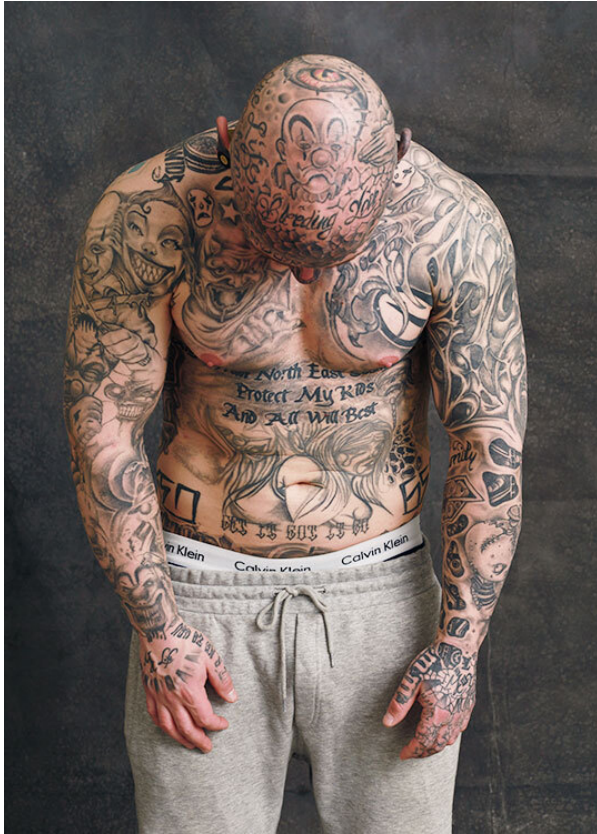

SCOUT

MODEL ● AGENCY

SEBASTIAN K. 30 PLUS

HEIGHT 183 cm BUST/WAIST/HIPS 114/91/107 cm EYES blue SHOES 43 LOCATION Neubrandenburg DE

SCOUT

MODEL ● AGENCY

SEBASTIAN K. 30 PLUS

HEIGHT 183 cm BUST/WAIST/HIPS 114/91/107 cm EYES blue SHOES 43 LOCATION Neubrandenburg DE