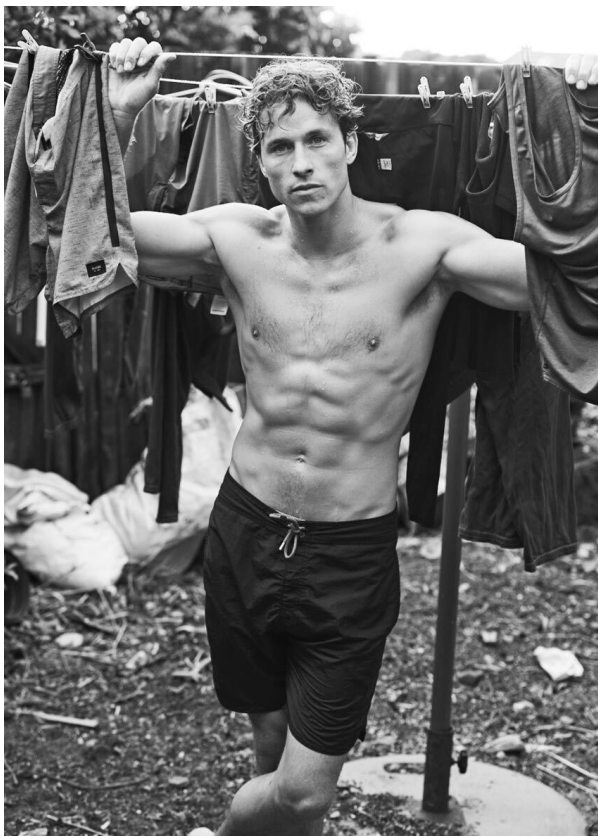

SCOUT

MODEL • AGENCY

SEBASTIAN S. 30 PLUS

HEIGHT 188 cm BUST/WAIST/HIPS 101/80/100 cm EYES blue HAIR dark blonde SHOES 10 UK LOCATION Cape Town SA

SCOUT

MODEL • AGENCY

SEBASTIAN S. 30 PLUS

HEIGHT 188 cm BUST/WAIST/HIPS 101/80/100 cm EYES blue HAIR dark blonde SHOES 10 UK LOCATION Cape Town SA

SCOUT

SEBASTIAN S. 30 PLUS

MODEL • AGENCY

HEIGHT 188 cm BUST/WAIST/HIPS 101/80/100 cm EYES blue HAIR dark blonde SHOES 10 UK LOCATION Cape Town SA

SCOUT

MODEL ● AGENCY

SEBASTIAN S. 30 PLUS

HEIGHT 188 cm BUST/WAIST/HIPS 101/80/100 cm EYES blue HAIR dark blonde SHOES 10 UK LOCATION Cape Town SA