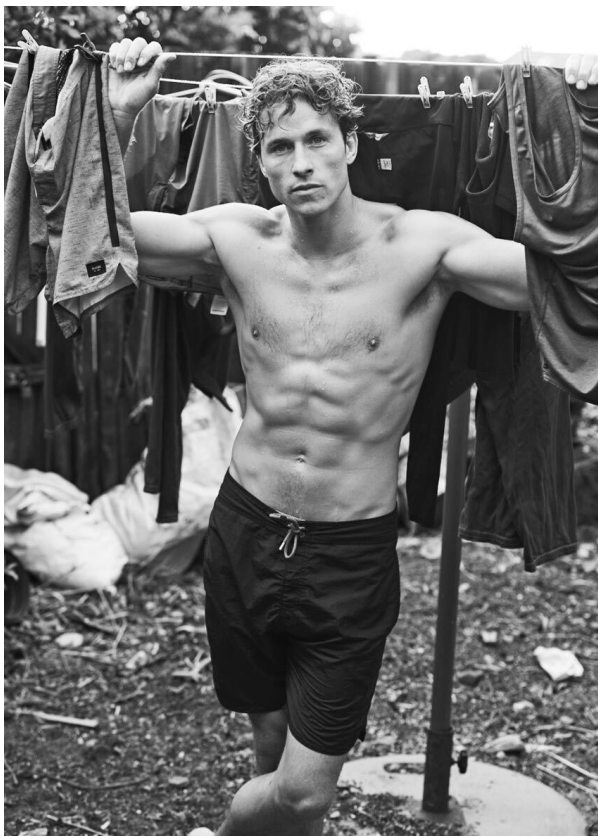

SCOUT

MODEL • AGENCY

SEBASTIAN S. 30 PLUS

HEIGHT 188 cm BUST/WAIST/HIPS 101/80/100 cm EYES blue HAIR dark blonde SHOES 10 UK LOCATION Cape Town SA

SCOUT

MODEL • AGENCY

SEBASTIAN S. 30 PLUS

HEIGHT 188 cm BUST/WAIST/HIPS 101/80/100 cm EYES blue HAIR dark blonde SHOES 10 UK LOCATION Cape Town SA

SCOUT

SEBASTIAN S. 30 PLUS

MODEL ● AGENCY

HEIGHT 188 cm BUST/WAIST/HIPS 101/80/100 cm EYES blue HAIR dark blonde SHOES 10 UK LOCATION Cape Town SA

SCOUT

MODEL • AGENCY

SEBASTIAN S. 30 PLUS

HEIGHT 188 cm BUST/WAIST/HIPS 101/80/100 cm EYES blue HAIR dark blonde SHOES 10 UK LOCATION Cape Town SA