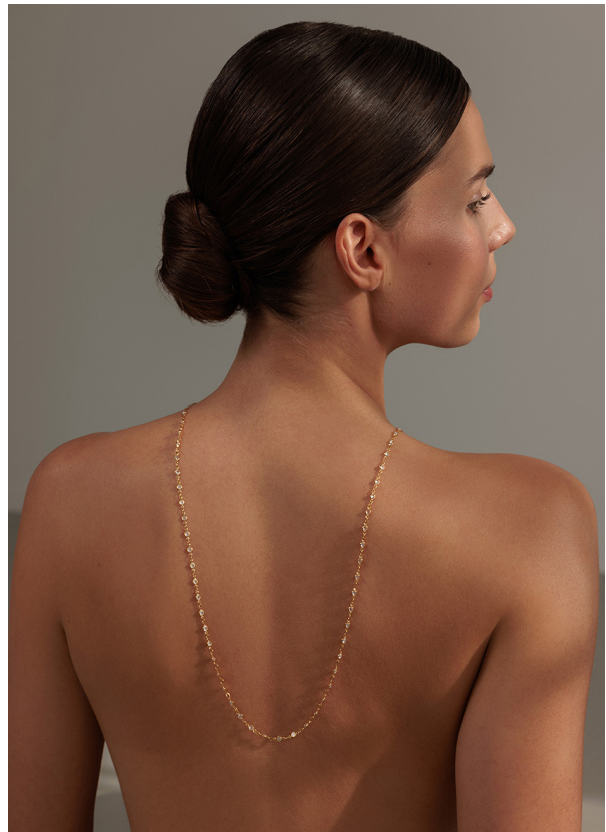

SCOUT

MODEL • AGENCY

SEREINA HA. DEVELOPMENT

HEIGHT 176 cm BUST/WAIST/HIPS 86/64/97 cm SIZE 36 JEANS 31/34 EYES green HAIR brown SHOES 39 LOCATION Zurich

SCOUT

MODEL • AGENCY

SEREINA HA. DEVELOPMENT

HEIGHT 176 cm BUST/WAIST/HIPS 86/64/97 cm SIZE 36 JEANS 31/34 EYES green HAIR brown SHOES 39 LOCATION Zurich