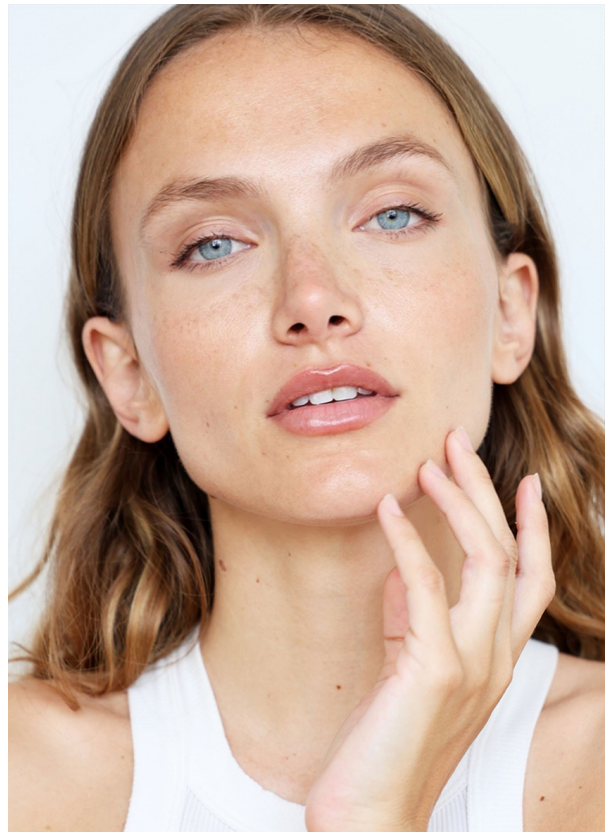

SCOUT

MODEL • AGENCY

SILK M. MAIN

HEIGHT 170 cm BUST/WAIST/HIPS 79/63/89 cm SIZE 34 EYES blue HAIR blonde LOCATION Paris

SCOUT

MODEL • AGENCY

SILK M. MAIN

HEIGHT 170 cm BUST/WAIST/HIPS 79/63/89 cm SIZE 34 EYES blue HAIR blonde LOCATION Paris