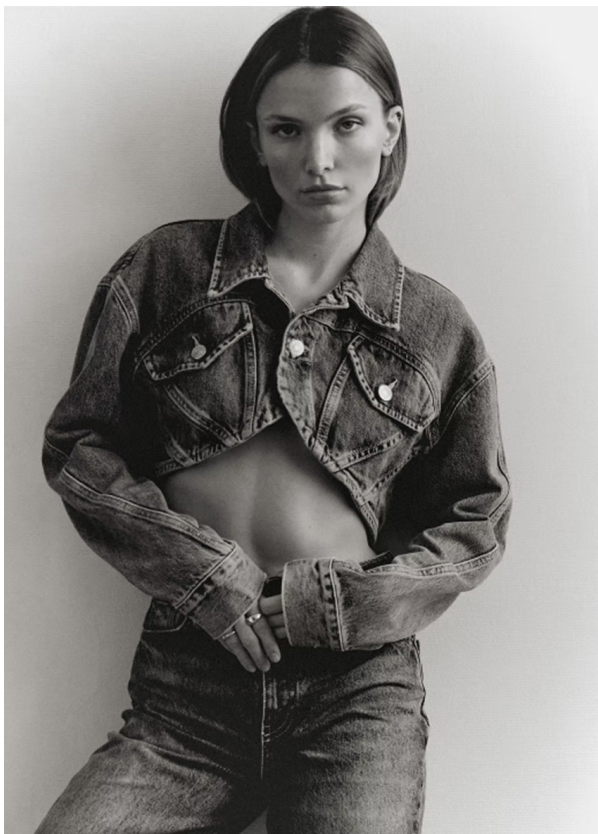

SCOUT

MODEL ● AGENCY

SILK M. MAIN

HEIGHT 170 cm BUST/WAIST/HIPS 79/63/89 cm SIZE 34 EYES blue HAIR blonde LOCATION Paris

SCOUT

MODEL • AGENCY

SILK M. MAIN

HEIGHT 170 cm BUST/WAIST/HIPS 79/63/89 cm SIZE 34 EYES blue HAIR blonde LOCATION Paris

SCOUT

MODEL • AGENCY

SILK M. MAIN

HEIGHT 170 cm BUST/WAIST/HIPS 79/63/89 cm SIZE 34 EYES blue HAIR blonde LOCATION Paris

SCOUT

MODEL ● AGENCY

SILK M. MAIN

HEIGHT 170 cm BUST/WAIST/HIPS 79/63/89 cm SIZE 34 EYES blue HAIR blonde LOCATION Paris

SCOUT

MODEL ● AGENCY

SILK M. MAIN

HEIGHT 170 cm BUST/WAIST/HIPS 79/63/89 cm SIZE 34 EYES blue HAIR blonde LOCATION Paris