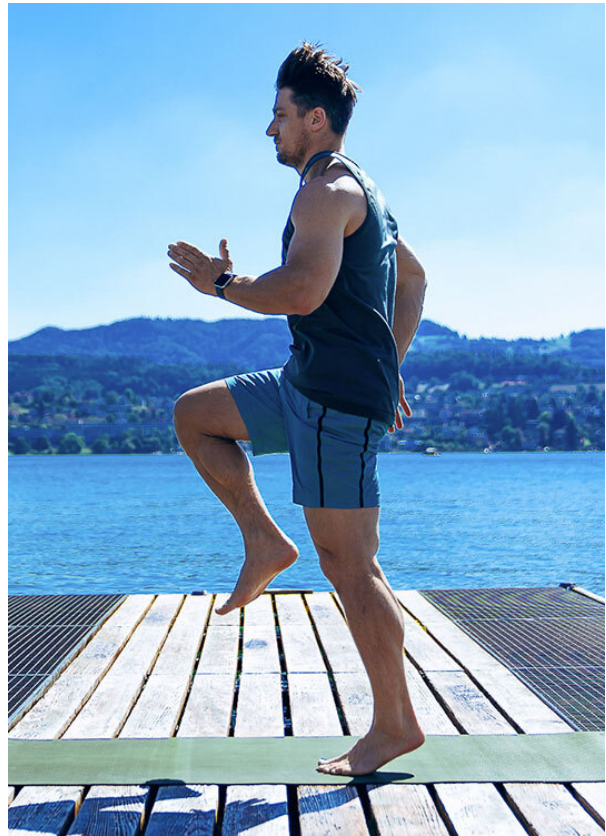

SCOUT

MODEL ● AGENCY

SIMON K. 30 PLUS

HEIGHT 178 cm BUST/WAIST/HIPS 106/85/101 cm EYES blue HAIR blonde SHOES 43 LOCATION Zürich CH

SCOUT

MODEL • AGENCY

SIMON K. 30 PLUS

HEIGHT 178 cm BUST/WAIST/HIPS 106/85/101 cm EYES blue HAIR blonde SHOES 43 LOCATION Zürich CH

SCOUT

MODEL ● AGENCY

SIMON K. 30 PLUS

HEIGHT 178 cm BUST/WAIST/HIPS 106/85/101 cm EYES blue HAIR blonde SHOES 43 LOCATION Zürich CH

SCOUT

MODEL ● AGENCY

SIMON K. 30 PLUS

HEIGHT 178 cm BUST/WAIST/HIPS 106/85/101 cm EYES blue HAIR blonde SHOES 43 LOCATION Zürich CH