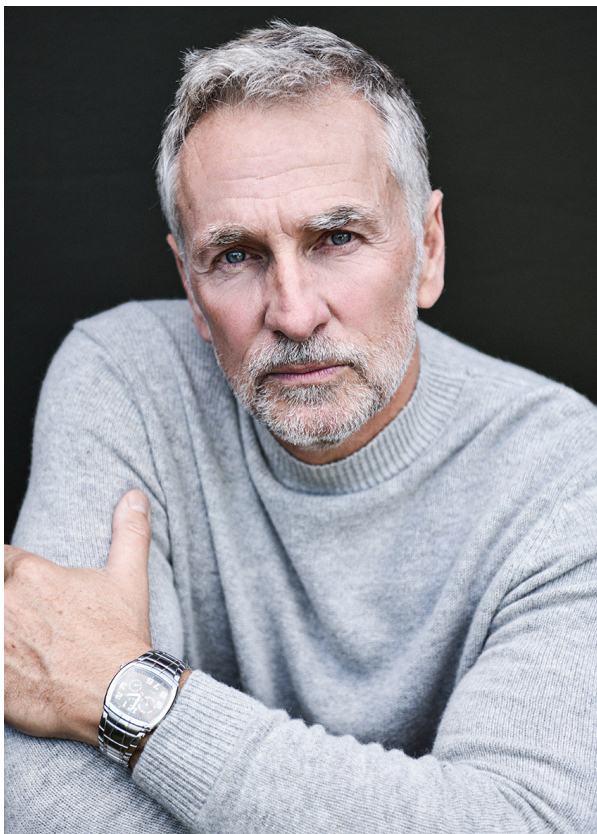

SCOUT

MODEL • AGENCY

SIMON S. SILVER

HEIGHT 183 cm BUST/WAIST 103/83 cm EYES blue HAIR salt & pepper SHOES 44 LOCATION London

SCOUT

MODEL • AGENCY

SIMON S. SILVER

HEIGHT 183 cm BUST/WAIST 103/83 cm EYES blue HAIR salt & pepper SHOES 44 LOCATION London

SCOUT

MODEL • AGENCY

SIMON S. SILVER

HEIGHT 183 cm BUST/WAIST 103/83 cm EYES blue HAIR salt & pepper SHOES 44 LOCATION London