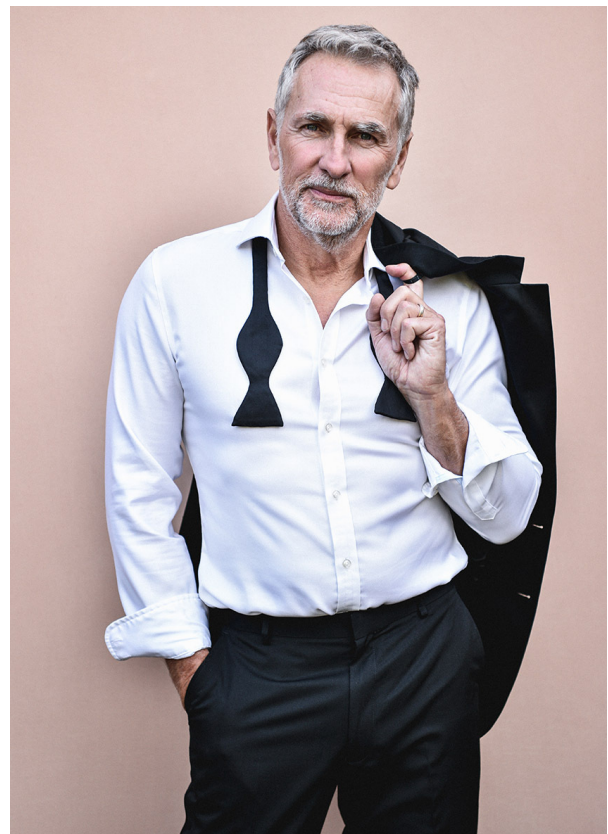

SCOUT

MODEL • AGENCY

SIMON S. SILVER

HEIGHT 183 cm BUST/WAIST 103/83 cm EYES blue HAIR salt & pepper SHOES 44 LOCATION London

SCOUT

MODEL • AGENCY

SIMON S. SILVER

HEIGHT 183 cm BUST/WAIST 103/83 cm EYES blue HAIR salt & pepper SHOES 44 LOCATION London

SCOUT

MODEL • AGENCY

SIMON S. SILVER

HEIGHT 183 cm BUST/WAIST 103/83 cm EYES blue HAIR salt & pepper SHOES 44 LOCATION London