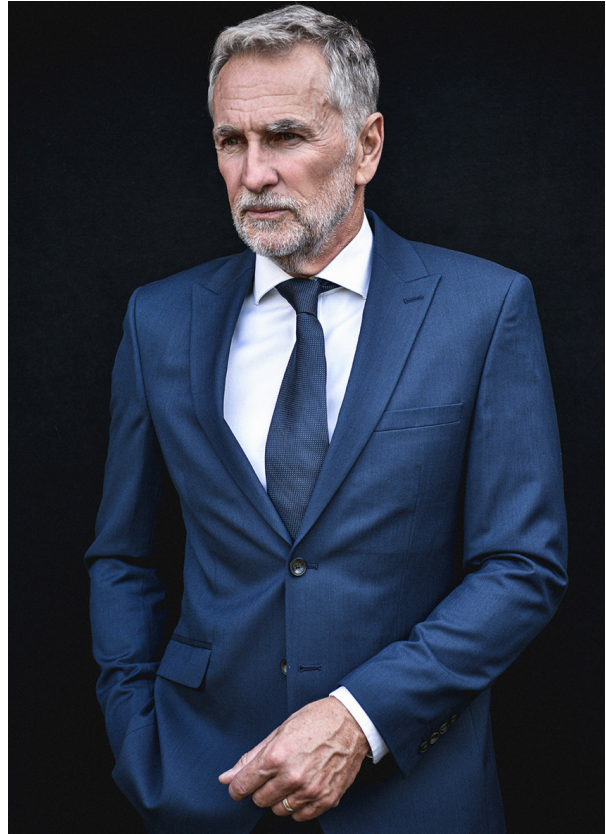

SCOUT

MODEL • AGENCY

SIMON S. SILVER

HEIGHT 183 cm BUST/WAIST 103/83 cm EYES blue HAIR salt & pepper SHOES 44 LOCATION London

SCOUT

MODEL • AGENCY

SIMON S. SILVER

HEIGHT 183 cm BUST/WAIST 103/83 cm EYES blue HAIR salt & pepper SHOES 44 LOCATION London

SCOUT

MODEL • AGENCY

SIMON S. SILVER

HEIGHT 183 cm BUST/WAIST 103/83 cm EYES blue HAIR salt & pepper SHOES 44 LOCATION London