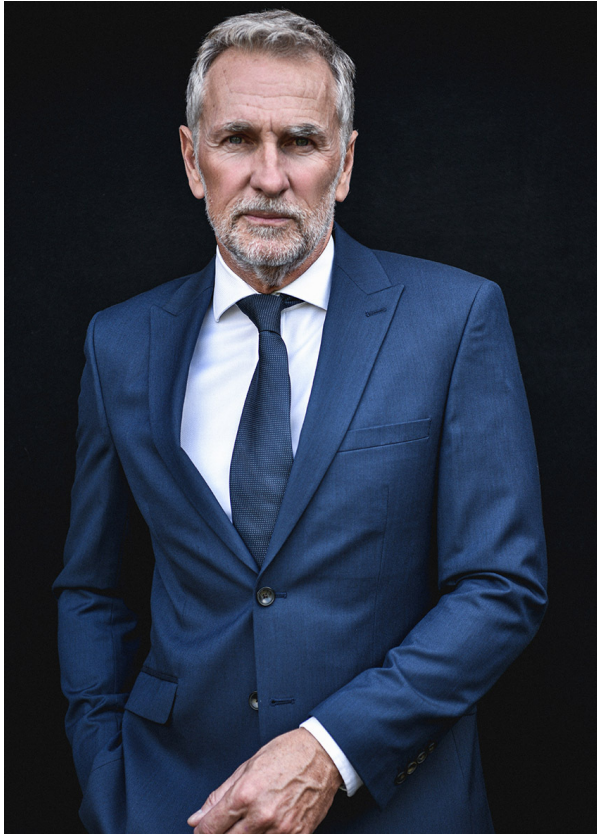

SCOUT

MODEL • AGENCY

SIMON S. SILVER

HEIGHT 183 cm BUST/WAIST 103/83 cm EYES blue HAIR salt & pepper SHOES 44 LOCATION London

SCOUT

MODEL • AGENCY

SIMON S. SILVER

HEIGHT 183 cm BUST/WAIST 103/83 cm EYES blue HAIR salt & pepper SHOES 44 LOCATION London

SCOUT

MODEL • AGENCY

SIMON S. SILVER

HEIGHT 183 cm BUST/WAIST 103/83 cm EYES blue HAIR salt & pepper SHOES 44 LOCATION London