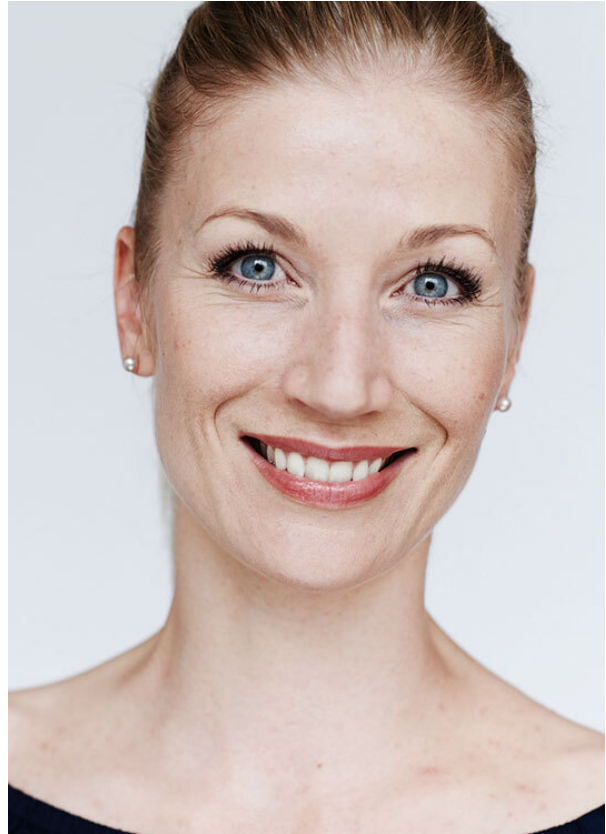

# SCOUT

MODEL • AGENCY

**SONJA KE.** 30 PLUS

HEIGHT 178 cm BUST/WAIST/HIPS 79/60/89 cm EYES blue HAIR blonde SHOES 38 LOCATION St. Gallen CH

# SCOUT

MODEL ● AGENCY

**SONJA KE.** 30 PLUS

HEIGHT 178 cm BUST/WAIST/HIPS 79/60/89 cm EYES blue HAIR blonde SHOES 38 LOCATION St. Gallen CH