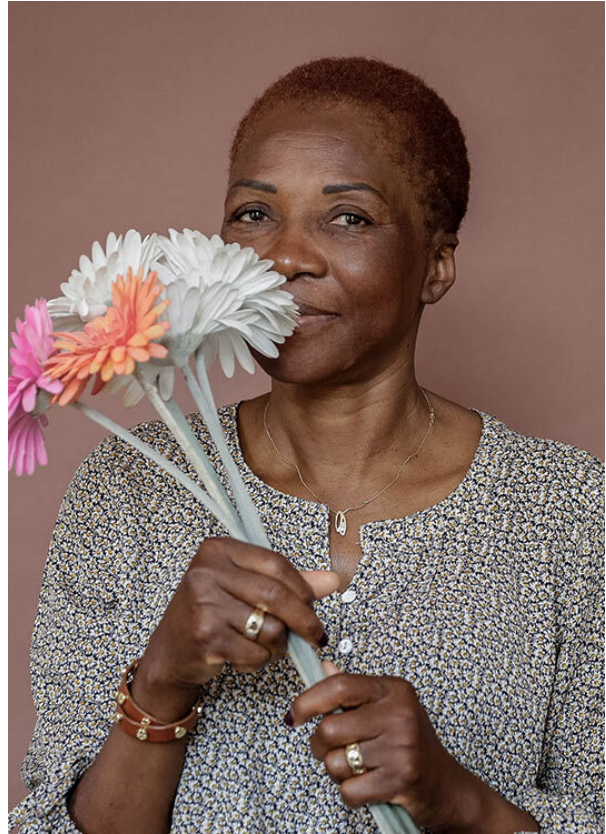

SCOUT

MODEL ● AGENCY

SOPHIE N. SILVER

HEIGHT 172.5 cm BUST 93 cm EYES brown HAIR brown SHOES 42 LOCATION Zürich CH

SCOUT

MODEL ● AGENCY

SOPHIE N. SILVER

HEIGHT 172.5 cm BUST 93 cm EYES brown HAIR brown SHOES 42 LOCATION Zürich CH