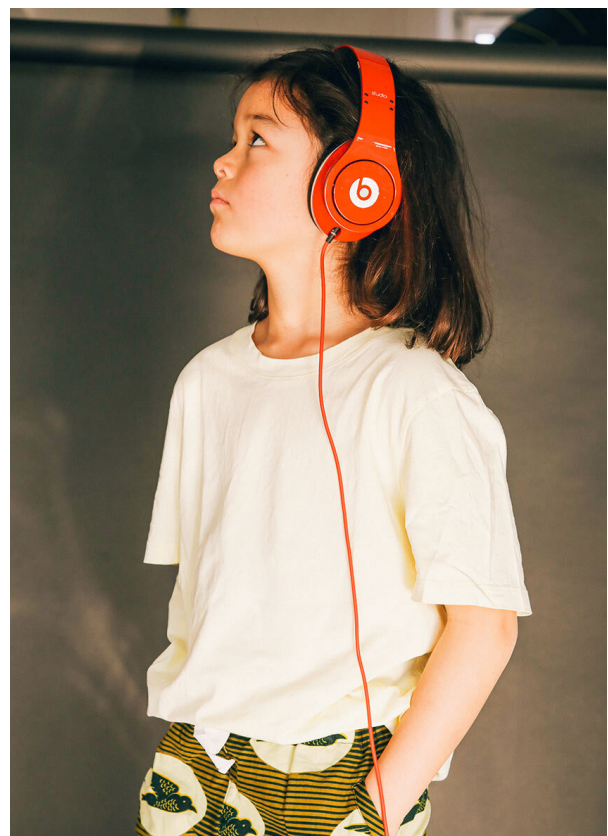

SCOUT

MODEL ● AGENCY

THAYE N. ^{KIDS}

HEIGHT 135 cm EYES dark brown HAIR dark brown LOCATION Zürich CH