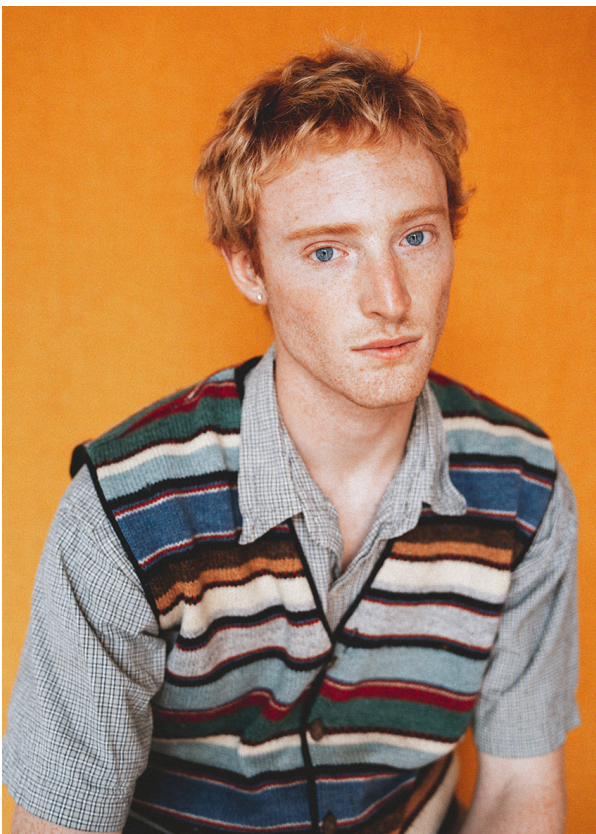

SCOUT

MODEL • AGENCY

THOMAS S. IN TOWN

HEIGHT 183 cm BUST/WAIST/HIPS 97/80/100 cm EYES blue HAIR red SHOES 44.5 LOCATION Geneva CH

SCOUT

MODEL • AGENCY

THOMAS S. IN TOWN

HEIGHT 183 cm BUST/WAIST/HIPS 97/80/100 cm EYES blue HAIR red SHOES 44.5 LOCATION Geneva CH