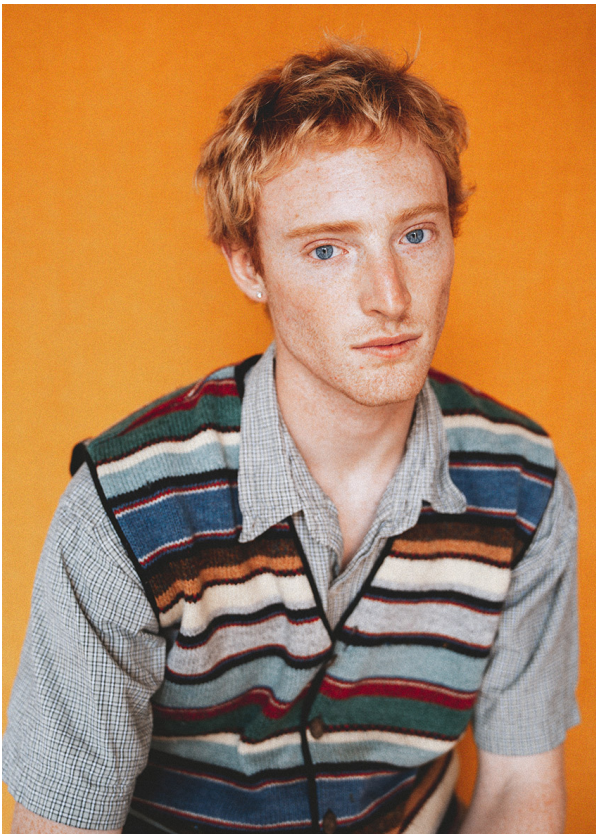

# SCOUT

MODEL • AGENCY

THOMAS S. IN TOWN

HEIGHT 183 cm BUST/WAIST/HIPS 97/80/100 cm EYES blue HAIR red SHOES 44.5 LOCATION Geneva CH

## THOMAS S. IN TOWN

HEIGHT 183 cm BUST/WAIST/HIPS 97/80/100 cm EYES blue HAIR red SHOES 44.5 LOCATION Geneva CH