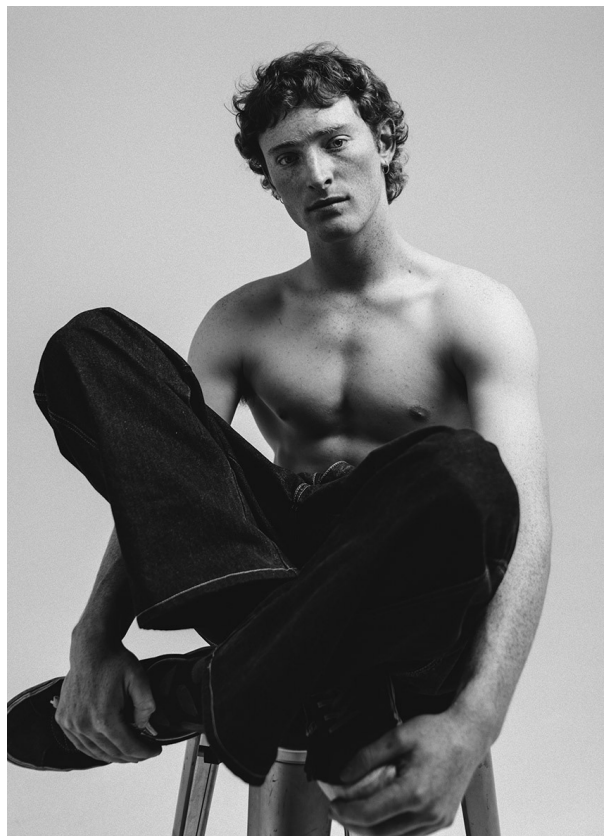

# SCOUT

MODEL • AGENCY

THOMAS S. IN TOWN

HEIGHT 183 cm BUST/WAIST/HIPS 97/80/100 cm EYES blue HAIR red SHOES 44.5 LOCATION Geneva CH

## THOMAS S. IN TOWN

HEIGHT 183 cm BUST/WAIST/HIPS 97/80/100 cm EYES blue HAIR red SHOES 44.5 LOCATION Geneva CH