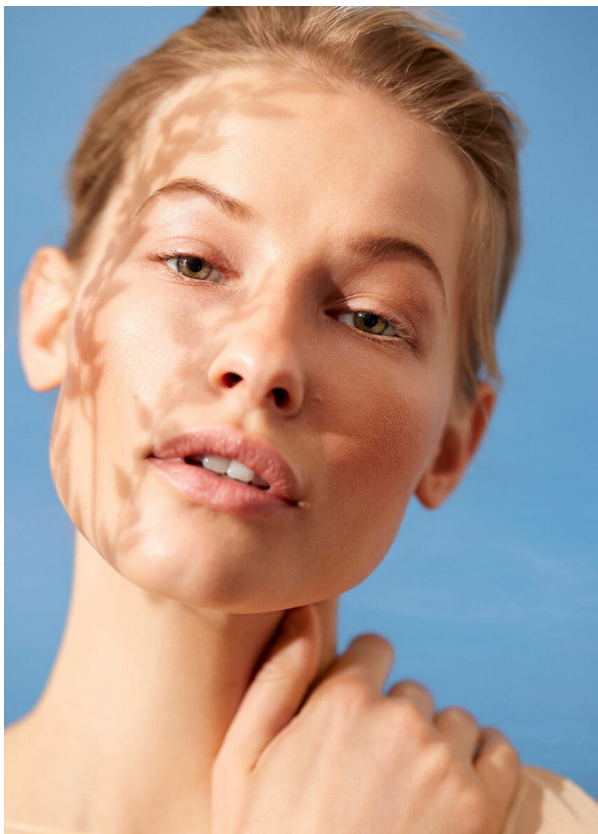

SCOUT

MODEL • AGENCY

VIKTORIA B. 30 PLUS

HEIGHT 177 cm BUST/WAIST/HIPS 80/59/90 cm EYES green HAIR blonde SHOES 39 LOCATION Paris FR

SCOUT

MODEL • AGENCY

VIKTORIA B. 30 PLUS

HEIGHT 177 cm BUST/WAIST/HIPS 80/59/90 cm EYES green HAIR blonde SHOES 39 LOCATION Paris FR

SCOUT

MODEL ● AGENCY

VIKTORIA B. 30 PLUS

HEIGHT 177 cm BUST/WAIST/HIPS 80/59/90 cm EYES green HAIR blonde SHOES 39 LOCATION Paris FR

SCOUT

MODEL • AGENCY

VIKTORIA B. 30 PLUS

HEIGHT 177 cm BUST/WAIST/HIPS 80/59/90 cm EYES green HAIR blonde SHOES 39 LOCATION Paris FR